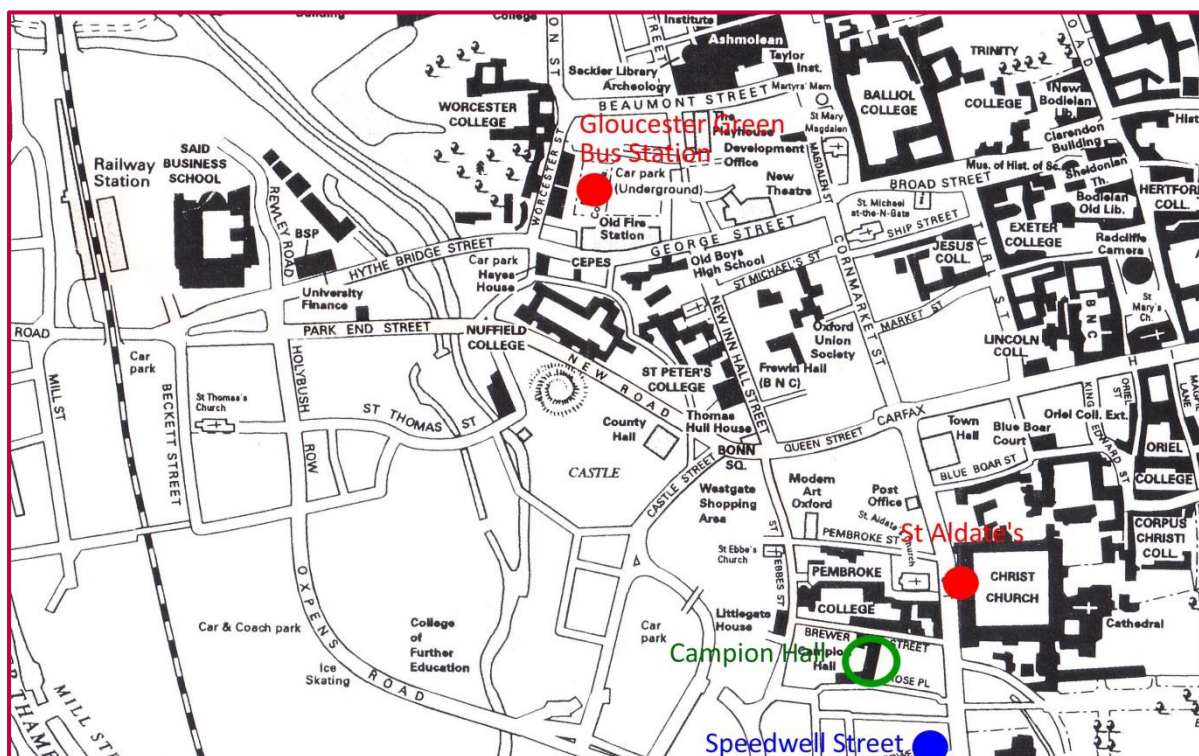

Heathrow	Gatwick
<p>The coach leaves from Heathrow Central Bus Station for Terminals 1 and 3, and from bus stop 10 at Terminal 5. For Terminals 2 and 4, you need to use airport transport to get to the Central Bus Station.</p> <p>The ticket costs £24 (returning the next day) and the journey to Oxford lasts about 90-minutes depending on traffic.</p> <p>There are usually two departures an hour.</p>	<p>The coach leaves from bus stops 1 and 2 at Gatwick South Terminal and from bus stops 4 and 5 at Gatwick North Terminal.</p> <p>The ticket costs £32 (returning the next day) and the journey to Oxford lasts about 2-hours depending on traffic.</p> <p>There is usually one departure an hour.</p>

As the coach approaches Oxford, it will make several stops. The driver will usually make an announcement and you have to press the 'stop' bell if you want the coach to stop. The best place to get off is at St Aldate's. But if you continue to the very end of the journey (Gloucester Green Bus Station) this, too, is close to Campion Hall.

If you get off at St Aldate's (outside Christ Church College), cross the road, turn left and walk down the hill, and almost immediately on your right you will see a very narrow lane – this is Brewer Street. You will see a sign for the Cathedral Choir School. Walk down Brewer Street and Campion Hall is on your left just before you go under the glass pedestrian bridge above the street.

Press the bell which is outside and then come into the lobby through the street door which should be open/unlocked (just push hard).

The pick-up point for the return journey is either at Gloucester Green Bus Station or Speedwell Road.